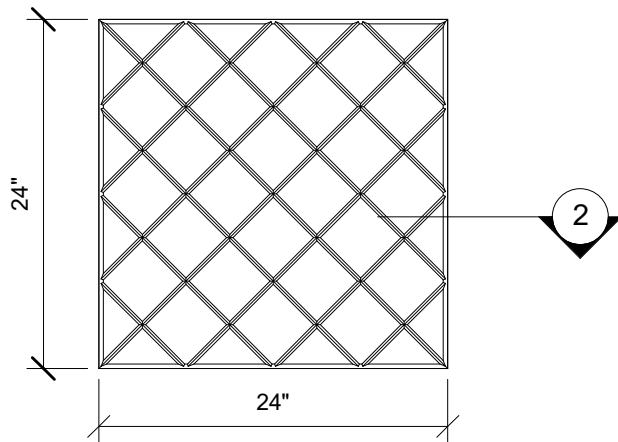

1 SIDE VIEW
1" = 1'-0"

2 EDGE DETAIL
3" = 1'-0"

3 PLAN VIEW
1" = 1'-0"

4 END VIEW
1" = 1'-0"

123 Columbia Court N. Chaska, MN 55318
www.acousticalsurfaces.com
1-800-854-2948

PRODUCT LINE: 1" Enviroacoustic Design Panels - 2ft x 2ft - Beveled Edge - Crossed