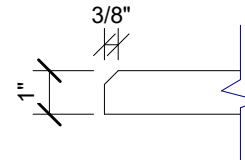

1 SIDE VIEW
1" = 1'-0"

2 EDGE DETAIL
3" = 1'-0"

3 PLAN VIEW
1" = 1'-0"

4 END VIEW
1" = 1'-0"

123 Columbia Court N. Chaska, MN 55318
www.acousticalsurfaces.com
1-800-854-2948

PRODUCT LINE: 1" Enviroacoustic Design Panels - 2ft x 2ft - Beveled Edge - Crossed